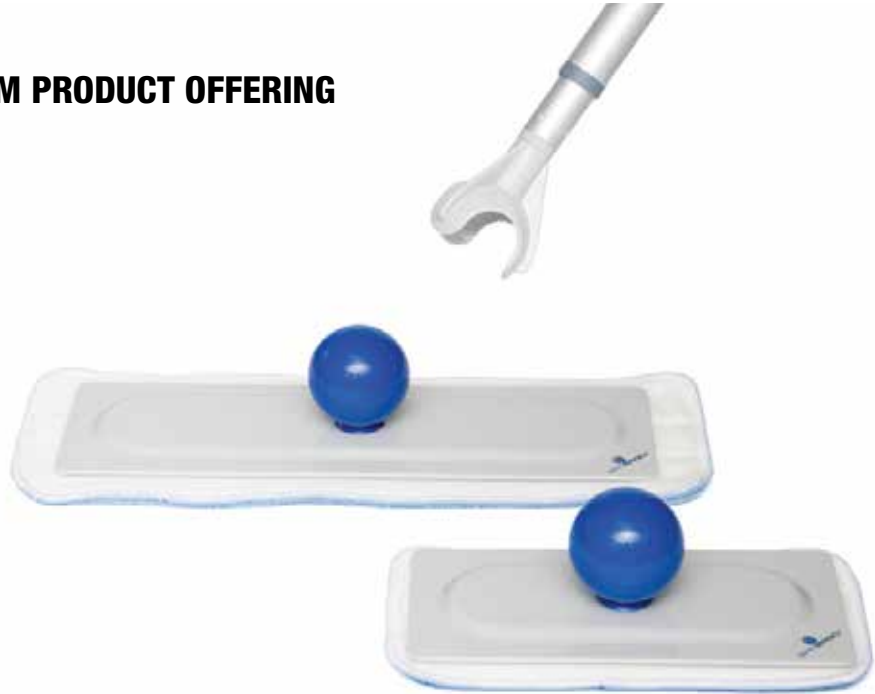

■ SPHERGO™ SURFACE CLEANING SYSTEM PRODUCT OFFERING

SPHERGO™ Surface Cleaning Tools

- Base tool comes in two sizes
- Medium base tool for use with 5" x 11" microfiber flat pad for horizontal and vertical flat surfaces (counters, walls, windows, etc.)
- Large base tool for use with 5" x 16" microfiber flat pad and telescoping handle for floor care
- Lightweight: SPHERGO™ medium tool plus pad weighs less than 0.5 lbs; SPHERGO™ large tool plus telescoping pole w/socket weighs less than 1.5 lbs
- Hook and loop fabric for attaching microfiber pad
- 24" extended reach pole w/socket for hard-to-reach areas
- Tools can be incorporated into existing microfiber protocols