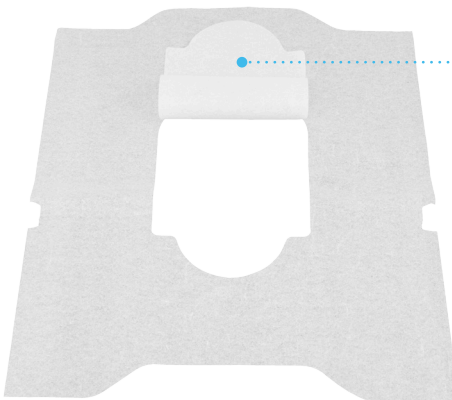

Toilet Seat Covers		
EVNT-3000	100% biodegradable paper, half fold	100/pk - 30 pk/cs